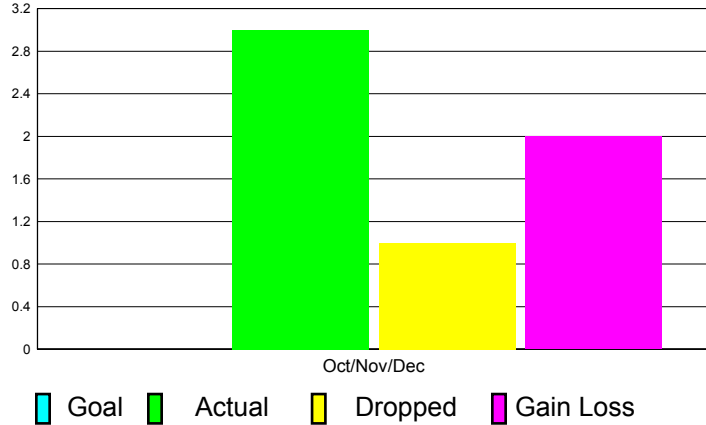

GMT Reports for District (or Undistricted) **District 201V5**

GMT: JOHN ROWLAND MC ATEE

Location: AUSTRALIA

GMT CA: 7

CLUBS

**Club Results
2011-2012**

**Clubs
2010-2011**

Month	New Club Goal	Actual New Clubs	Actual Dropped Clubs	Gain/Loss of Clubs	Gain/Loss of Clubs
Oct/Nov/Dec	0	3	1	2	-1
Totals	0	3	1	2	-1

Club Results 2011-2012

Goal, New, Dropped, Gain/Loss

Comparison of Club Gain/Loss

Current Year Compared to the Previous Year

YTD Status Quo Clubs 2010-2011

Status Quo Clubs Compared to Status Quo Members

MEMBERSHIP