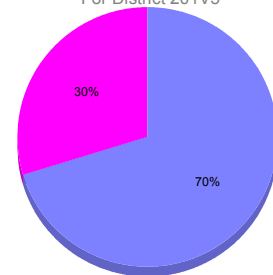

Membership Results 2011-2012

Goal, New, Dropped, Gain/Loss

Comparison of Membership Gain/Loss

Current Year Compared to the Previous Year

Gender Comparison 2010-2011

For District 201V5

Oct/Nov/Dec
■ Male ■ Female