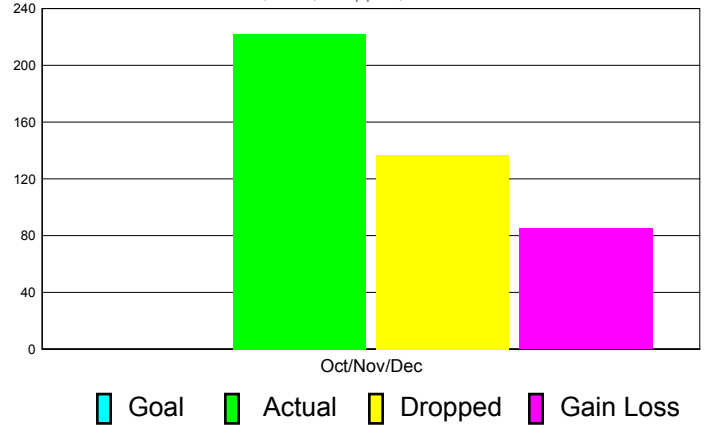

Membership Results 2011-2012

Goal, New, Dropped, Gain/Loss