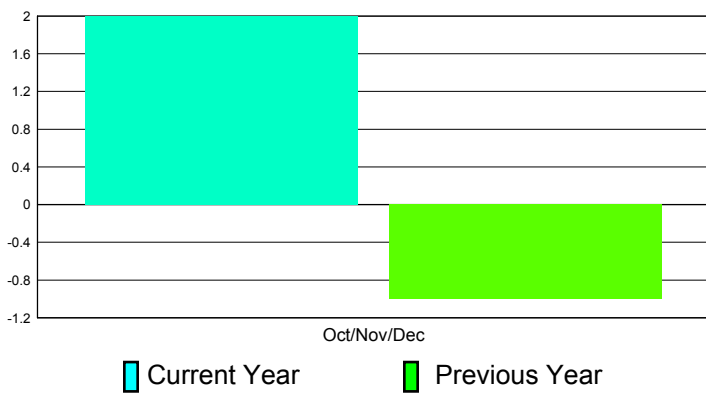

Club Results 2011-2012

Goal, New, Dropped, Gain/Loss

Comparison of Club Gain/Loss

Current Year Compared to the Previous Year

YTD Status Quo Clubs 2010-2011

Status Quo Clubs Compared to Status Quo Members

MEMBERSHIP